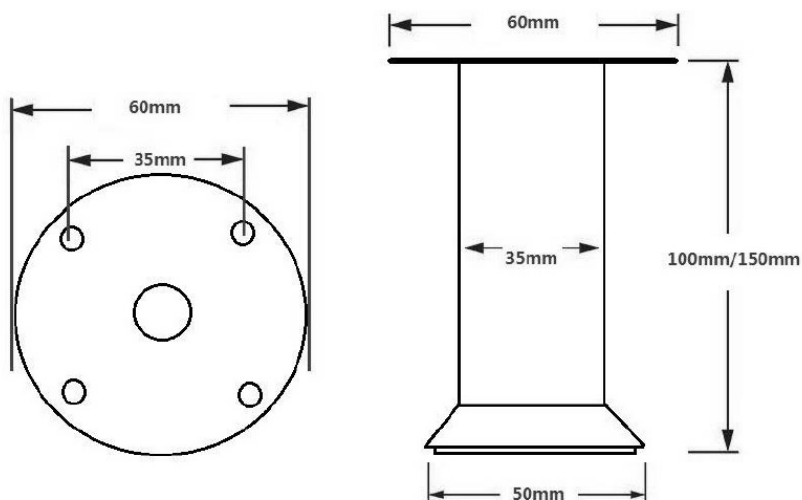

PRODUCT SHEET

Description:

Metal Leg "Siri", $\varnothing 35 \times 150$ mm, Matt Black, W/Plate $\varnothing 60$ mm, cc: 35mm, W/Adjustable Glide , 15mm Height Regulation

Item number:

06.09.422-0

Units	Box	Carton	HS Code	Barcode
Pcs.	10	50	8302420090	 5704866511872